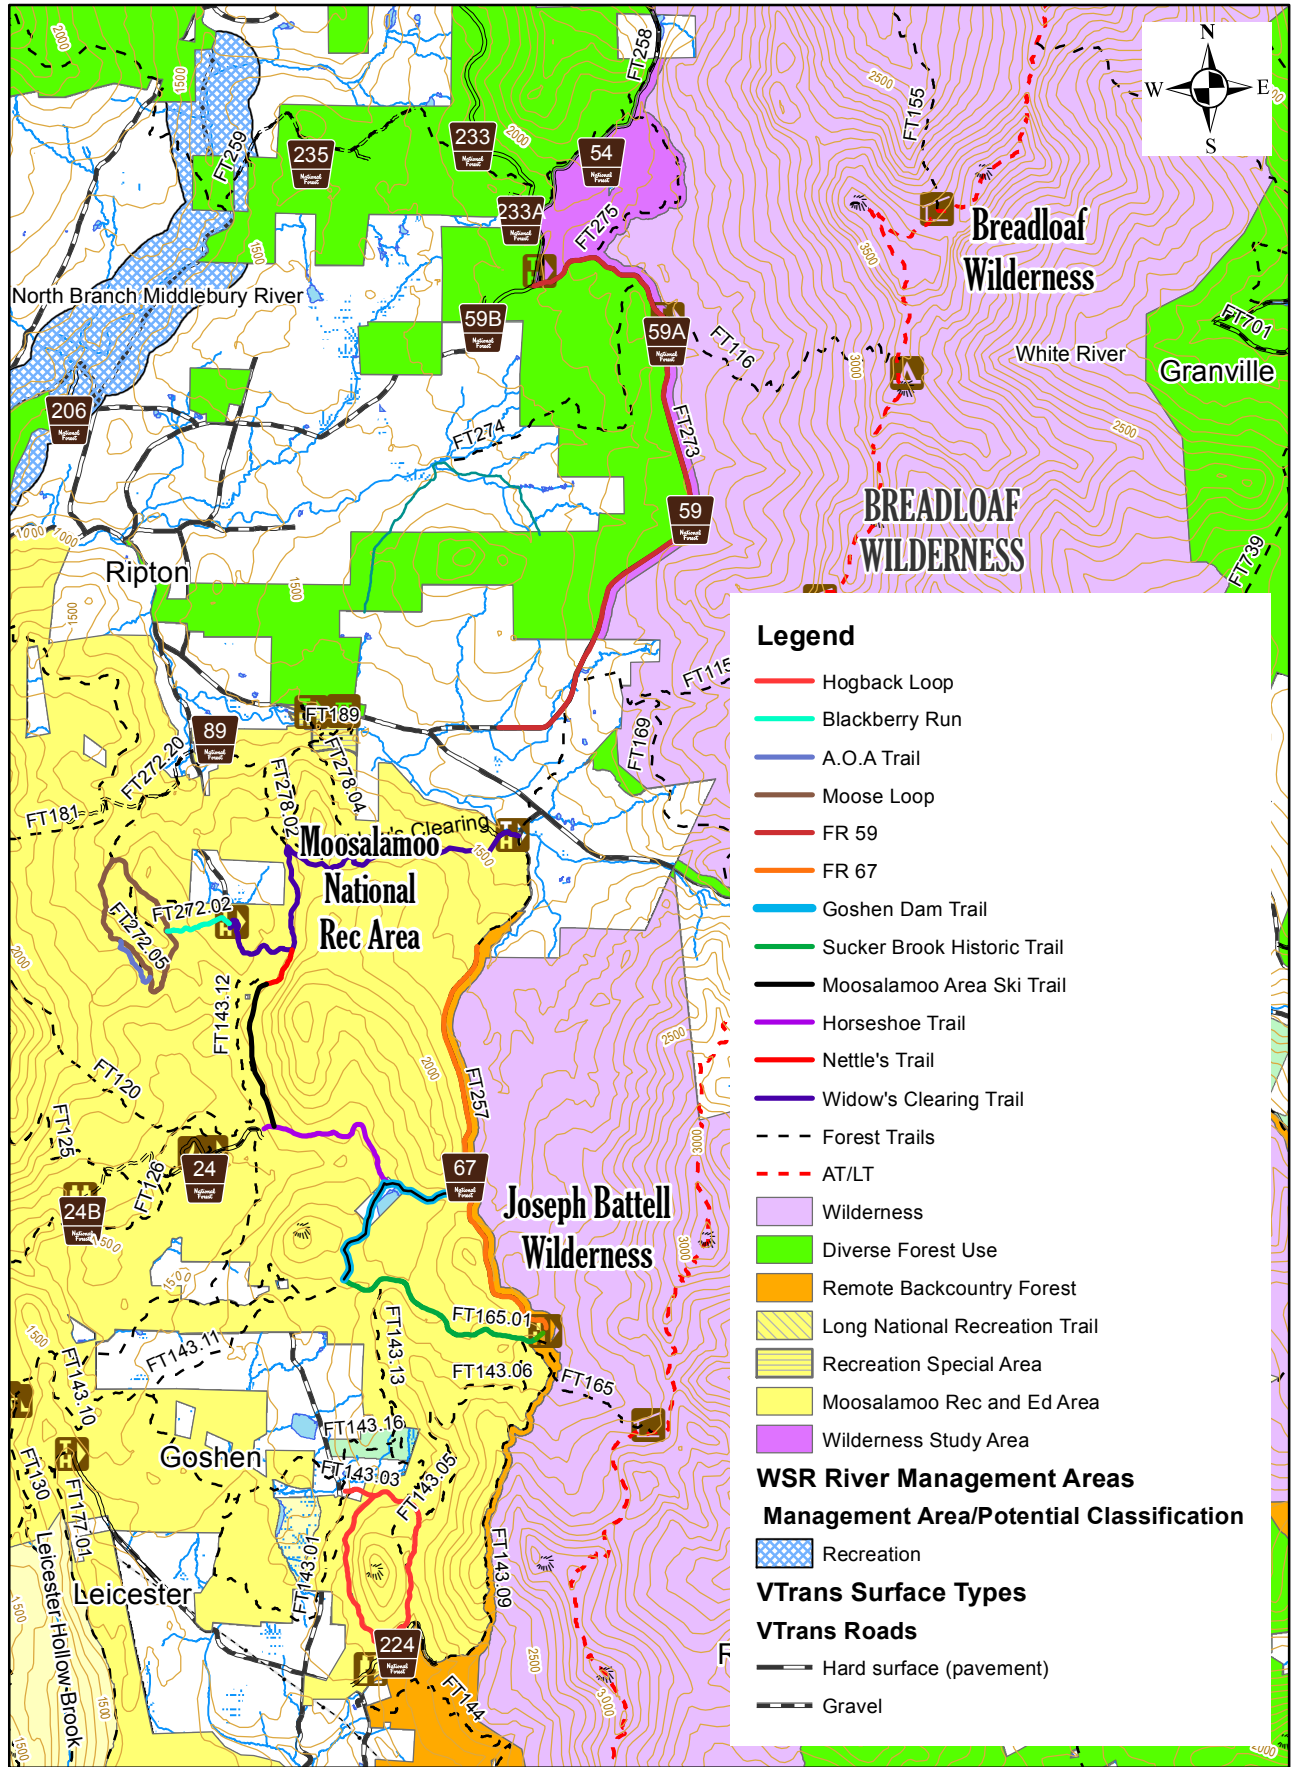

# Fat Bike Trail Designations Project Rochester and Middlebury Ranger Districts

## Legend

- Hogback Loop
- Blackberry Run
- A.O.A Trail
- Moose Loop
- FR 59
- FR 67
- Goshen Dam Trail
- Sucker Brook Historic Trail
- Moosalamoo Area Ski Trail
- Horseshoe Trail
- Nettle's Trail
- Widow's Clearing Trail
- - - Forest Trails
- - - AT/LT
- Wilderness
- Diverse Forest Use
- Remote Backcountry Forest
- Long National Recreation Trail
- Recreation Special Area
- Moosalamoo Rec and Ed Area
- Wilderness Study Area
- WSR River Management Areas**
- Management Area/Potential Classification**
- Recreation
- VTrans Surface Types**
- VTrans Roads**
- Hard surface (pavement)
- Gravel