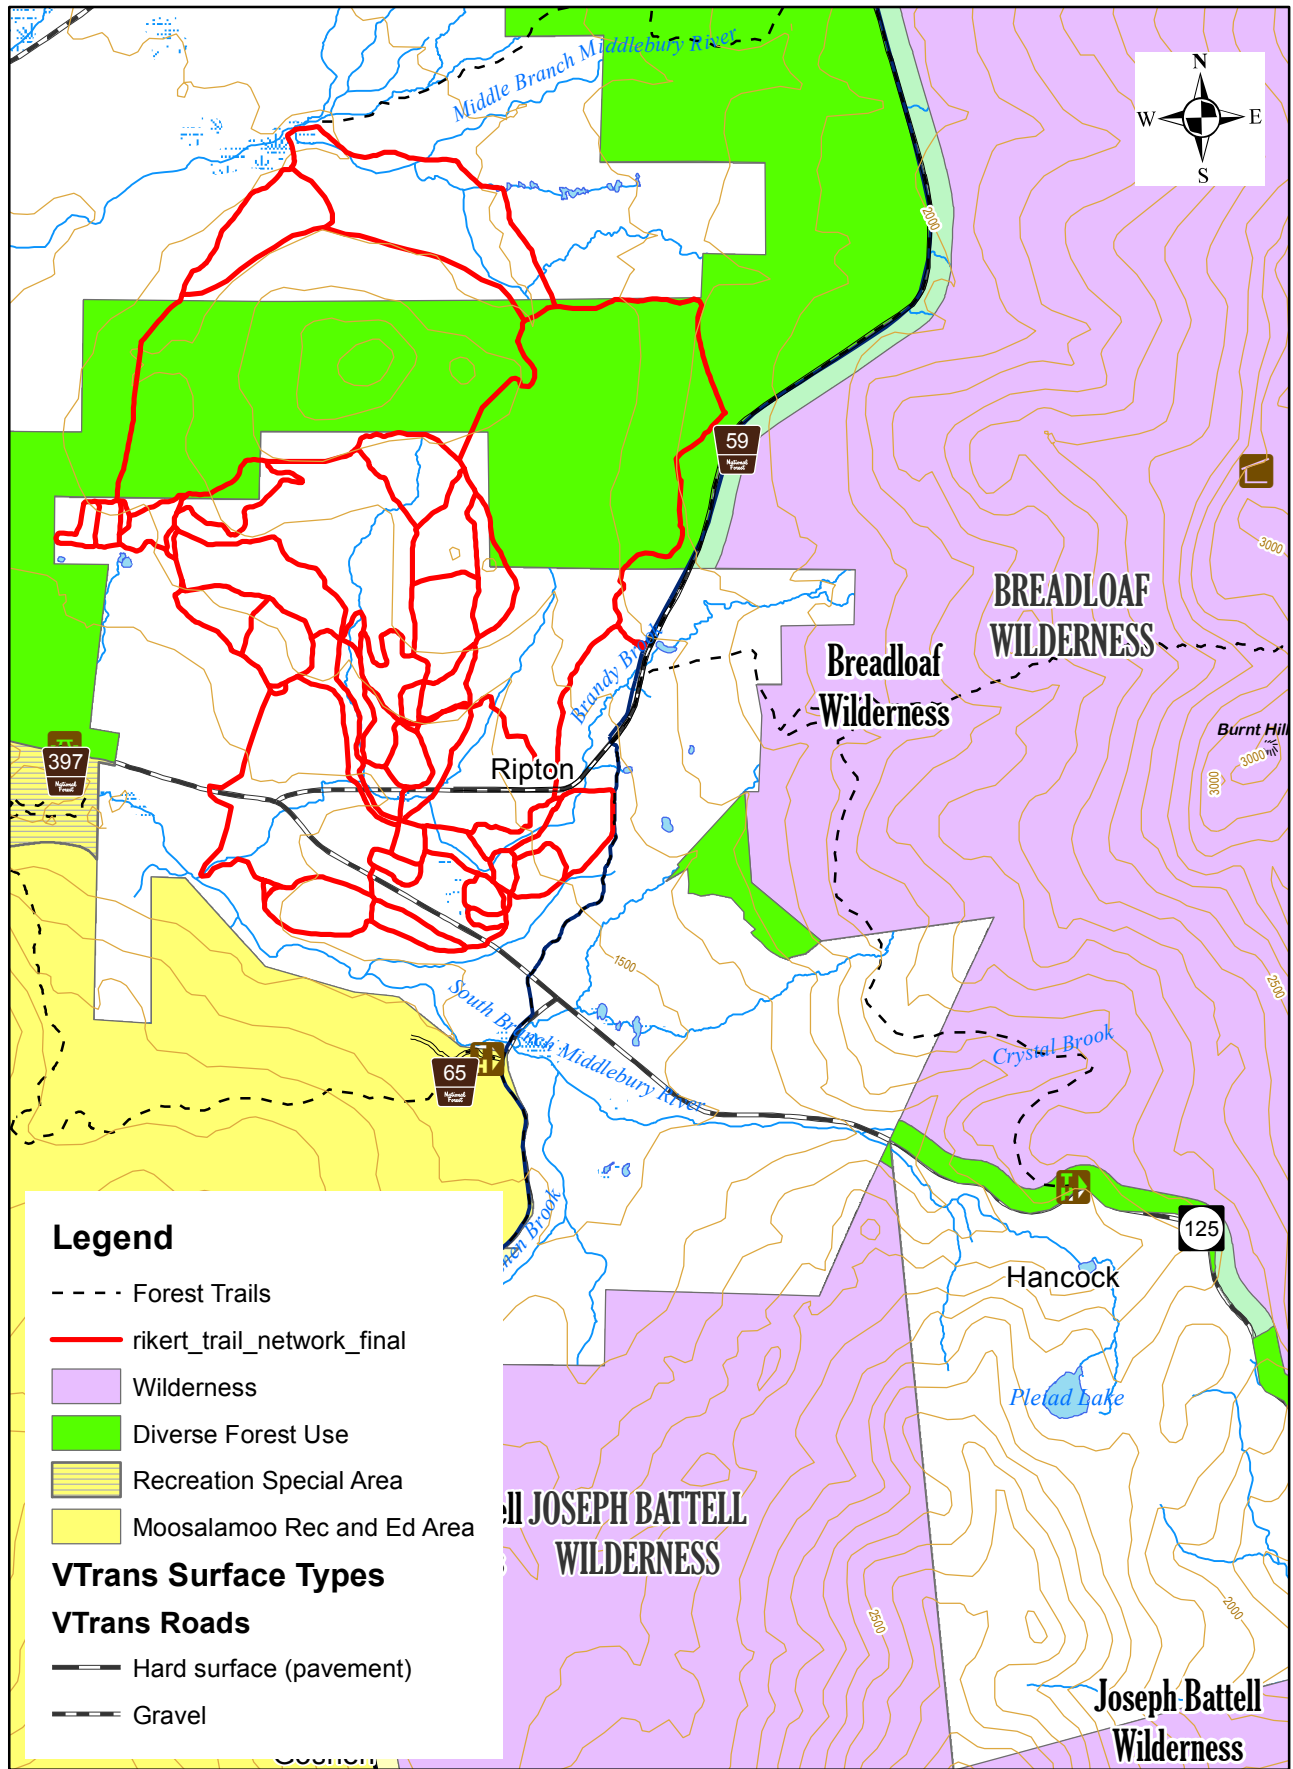

Fat Bike Trail Designations Project Rochester and Middlebury Ranger Districts

Legend

- - - - Forest Trails
- rikert_trail_network_final
- Wilderness
- Diverse Forest Use
- Recreation Special Area
- Moosalamoo Rec and Ed Area

VTrans Surface Types

VTrans Roads

- Hard surface (pavement)
- Gravel